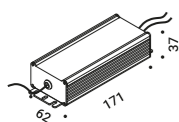

Compulsory accessories / Accessori obbligatori

Drivers / Alimentatori

Driver / Alimentatore

Not included

100-240V

24V/60W/IP67/1-10V

1Z1120260

Optional accessories / Accessori opzionali

Installation kits / Kit d'installazione

Driver connector IP68 / Connettore driver IP68

Included

1 Piece

1A1660000.00.00

The sizes are expressed in millimeters.